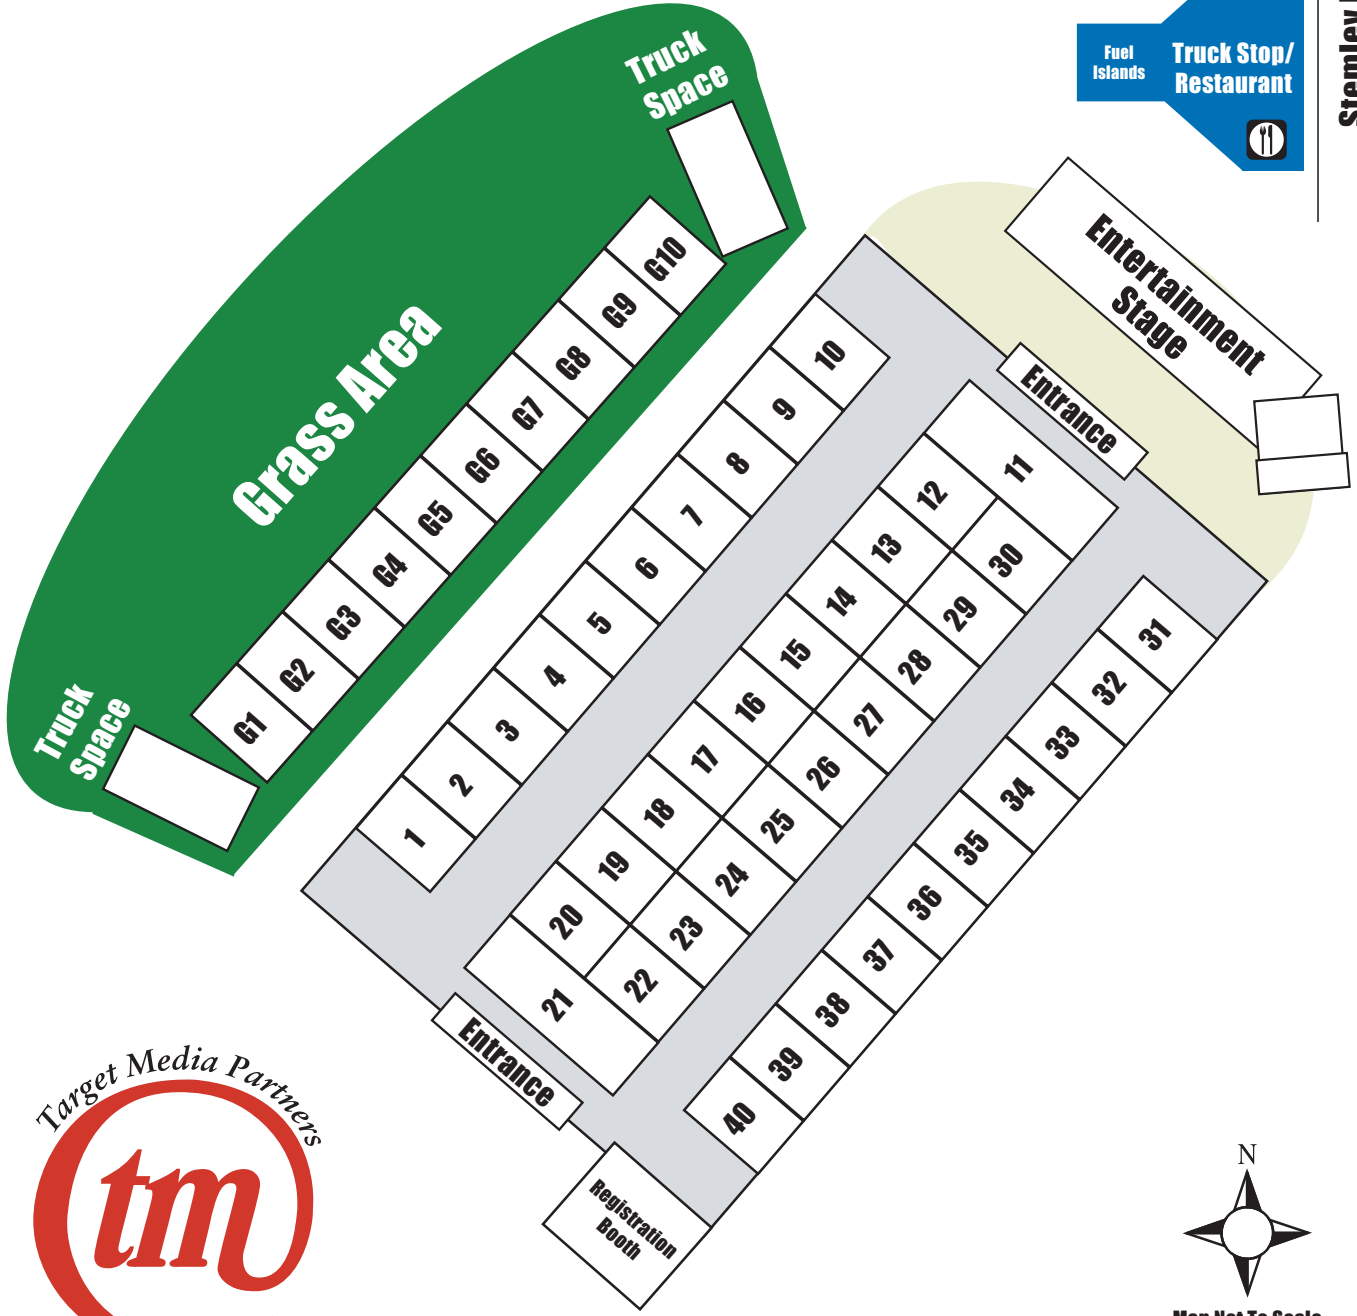

# THE SOUTH-EASTERN TRUCKING SHOW

PRESENTED BY 

To Birmingham

To Atlanta

**EXIT 165**

Cat Scale

Beauty Truck Competition

Fuel Islands **Truck Stop/Restaurant**

Stemley Rd.

Map Not To Scale